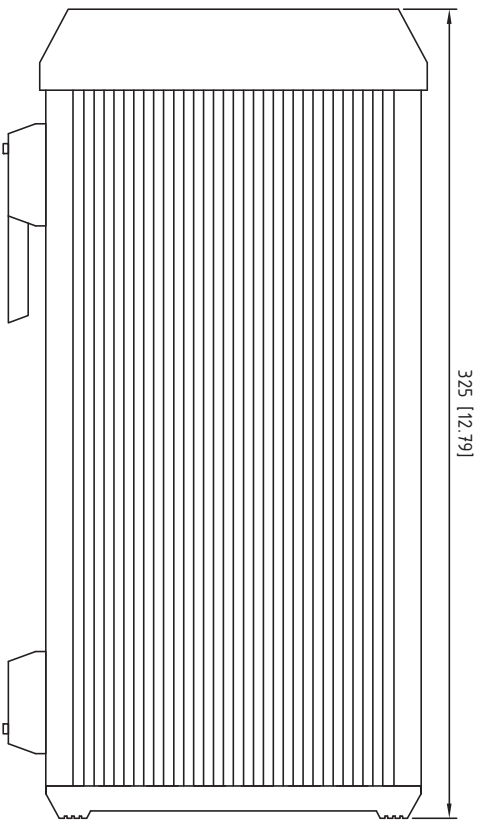

Back view

RevNo	Revision note	Date	Signature	Checked
-------	---------------	------	-----------	---------

1. All dimensions are for reference only.
2. All dimensions are in millimeters [inches].
3. Weight: 12.0 kg.

Itemref	Quantity	Title/Name, designation, material, dimension etc	Article No./Reference
Designed by	Checked by	Approved by - date	Date
SUPERLUM		Tunable Semiconductor Light Source	
SL.34.13.01.000		Edition 0	
		Scale 1 : 2	
		Sheet 1/1	